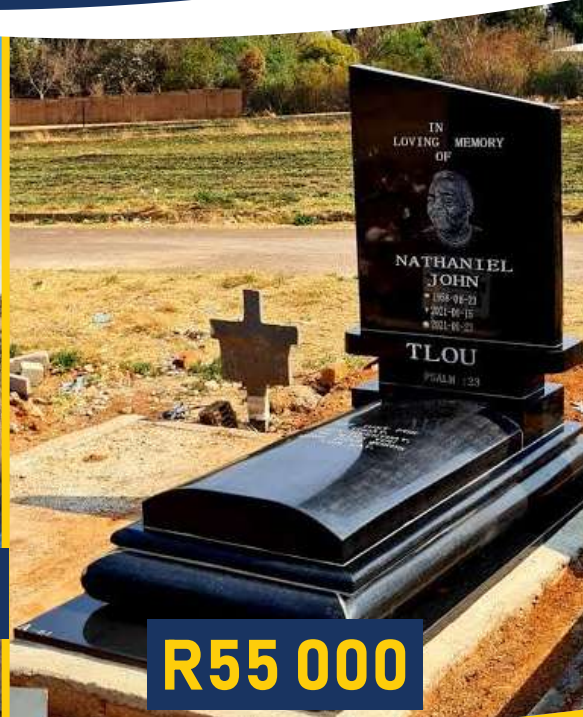

R98 000

R55 000